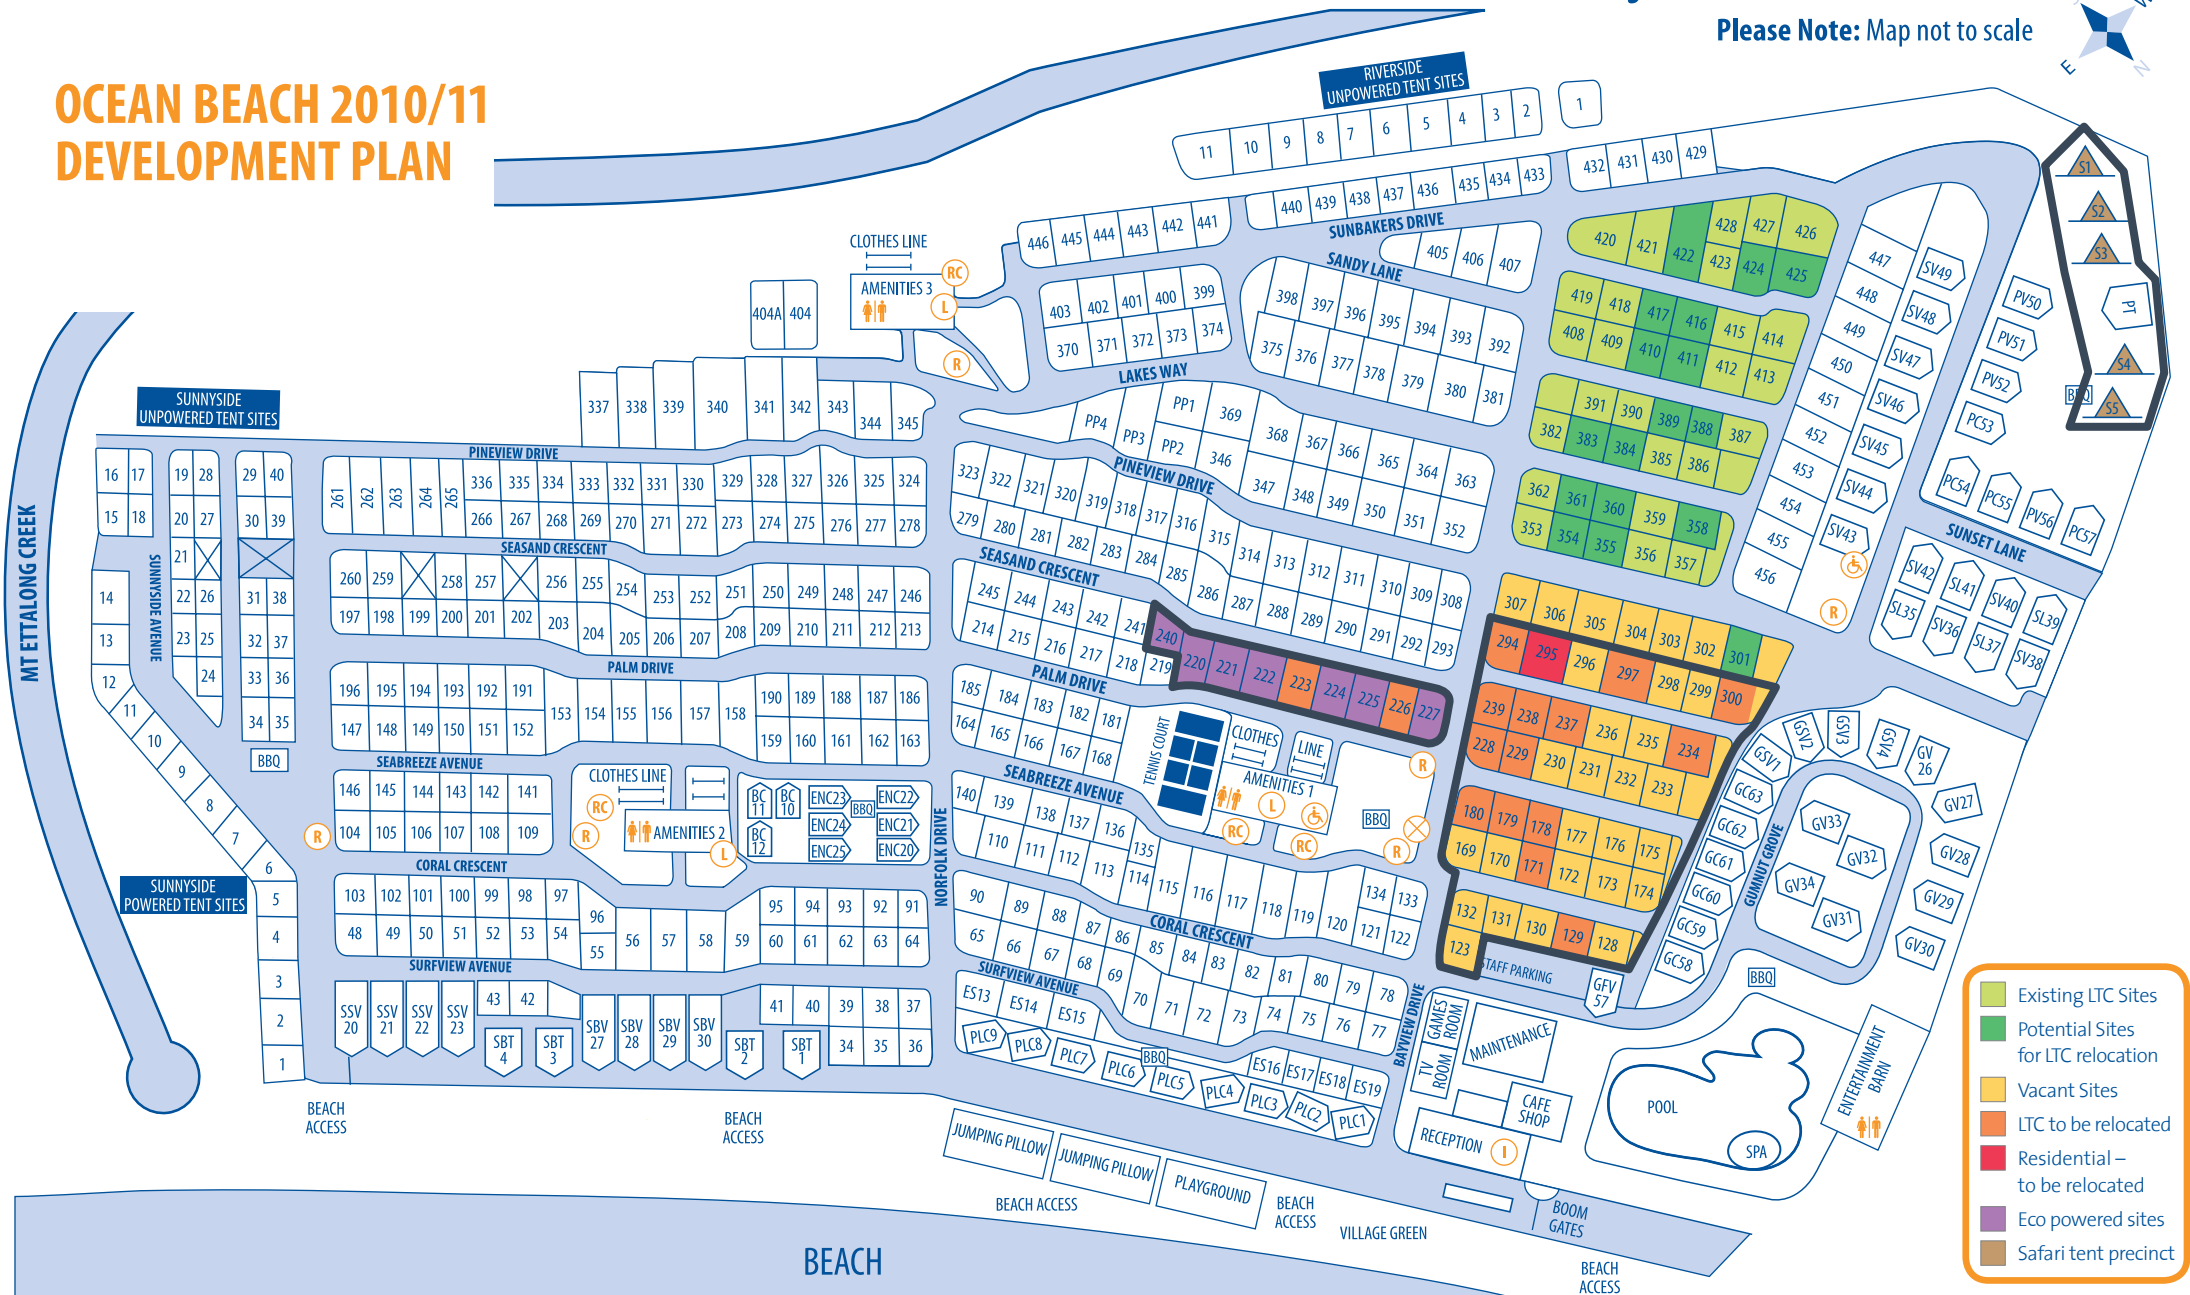

Ocean Beach Holiday Park

Please Note: Map not to scale

OCEAN BEACH 2010/11 DEVELOPMENT PLAN

- Existing LTC Sites
- Potential Sites for LTC relocation
- Vacant Sites
- LTC to be relocated
- Residential - to be relocated
- Eco powered sites
- Safari tent precinct