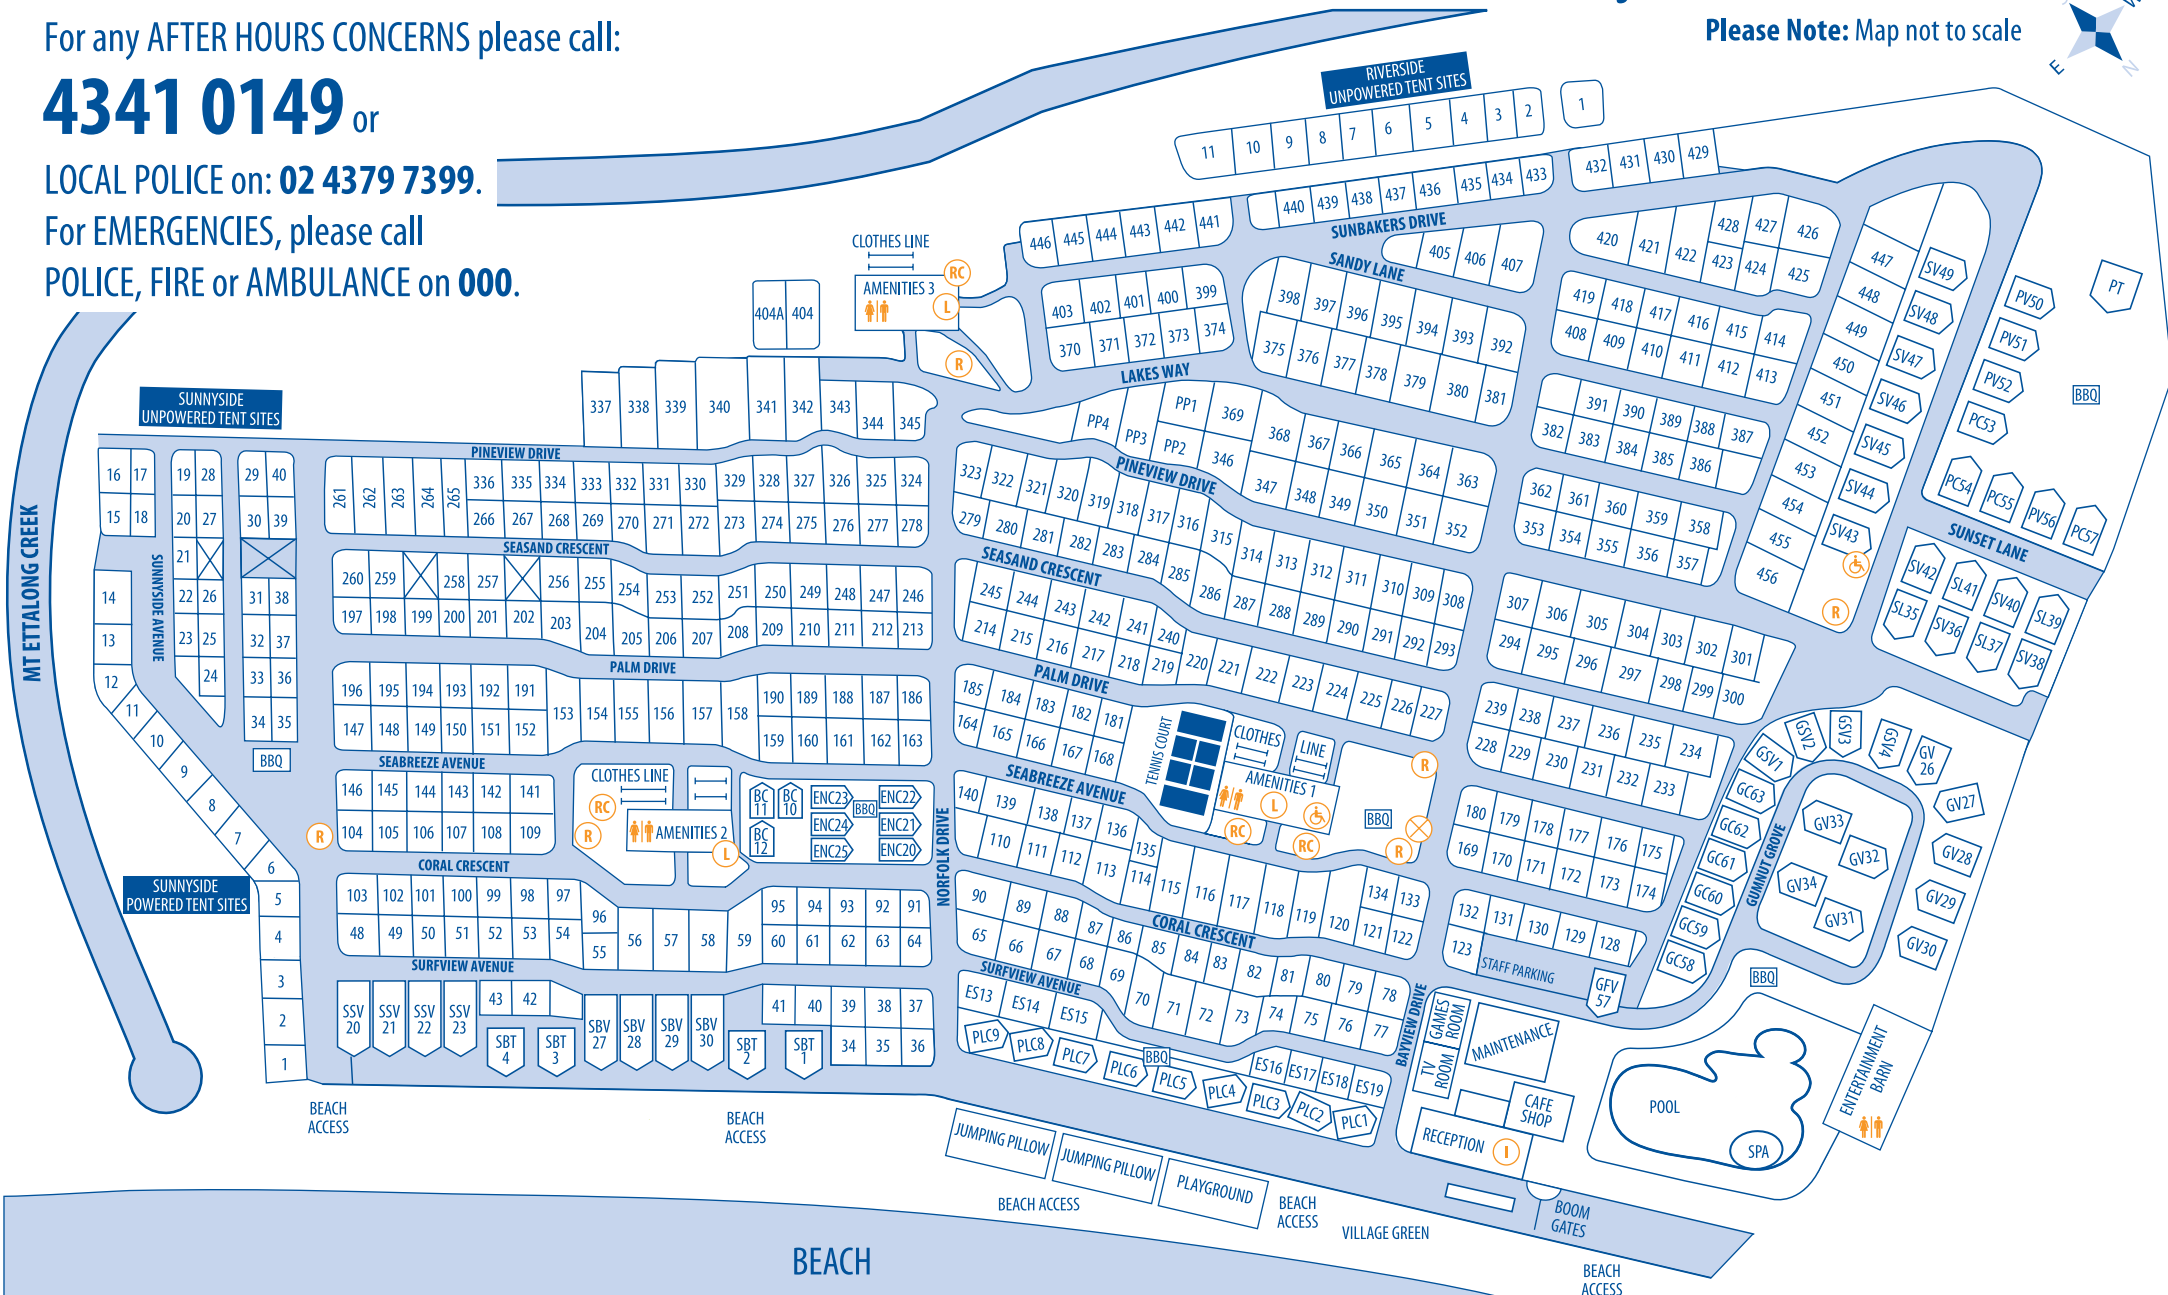

Ocean Beach Holiday Park

For any AFTER HOURS CONCERNS please call:

4341 0149 or

LOCAL POLICE on: **02 4379 7399**.

For EMERGENCIES, please call

POLICE, FIRE or AMBULANCE on **000**.

Please Note: Map not to scale

LEGEND: AMENITIES - INTERNET KIOSK - LAUNDRY - RUBBISH BINS - RECYCLE BINS - DUMP POINT - SPECIAL ACCESS SPEED LIMIT - 10KMS/HOUR